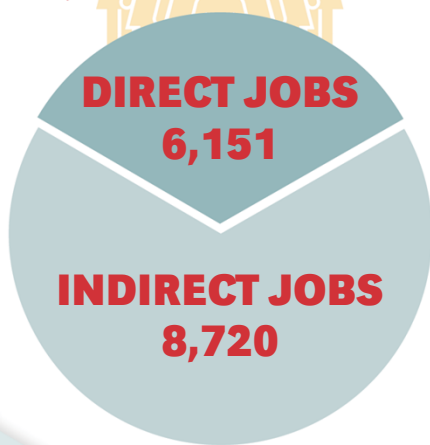

Learn more at GotDairyJobs.org

Sources: Farms and plants calculated by the U.S. Dairy Export Council and National Milk Producers Federation utilizing data from the U.S. Department of Agriculture. Jobs calculated from 2019 Dairy Delivers®, the International Dairy Foods Association's economic impact tool.

BROUGHT TO YOU BY:

MISSISSIPPI

Dairy Delivers®

The Economic Impact
of Dairy Products
in the United States

14,871 TOTAL JOBS

**\$533.4
Million
IN WAGES**

**3.0%
US GDP
CONTRIBUTION**

**2.2%
MISSISSIPPI
GDP CONTRIBUTION**

**\$92.3
Million
FEDERAL TAX
CONTRIBUTION**

**\$99.4
Million
STATE TAX
CONTRIBUTION**

**\$2.5 BILLION
TOTAL ECONOMIC IMPACT**

The Power of Dairy

Milk

**\$51.4B Impact
64.4K Jobs**

Ice Cream

**\$11.0B Impact
26.1K Jobs**